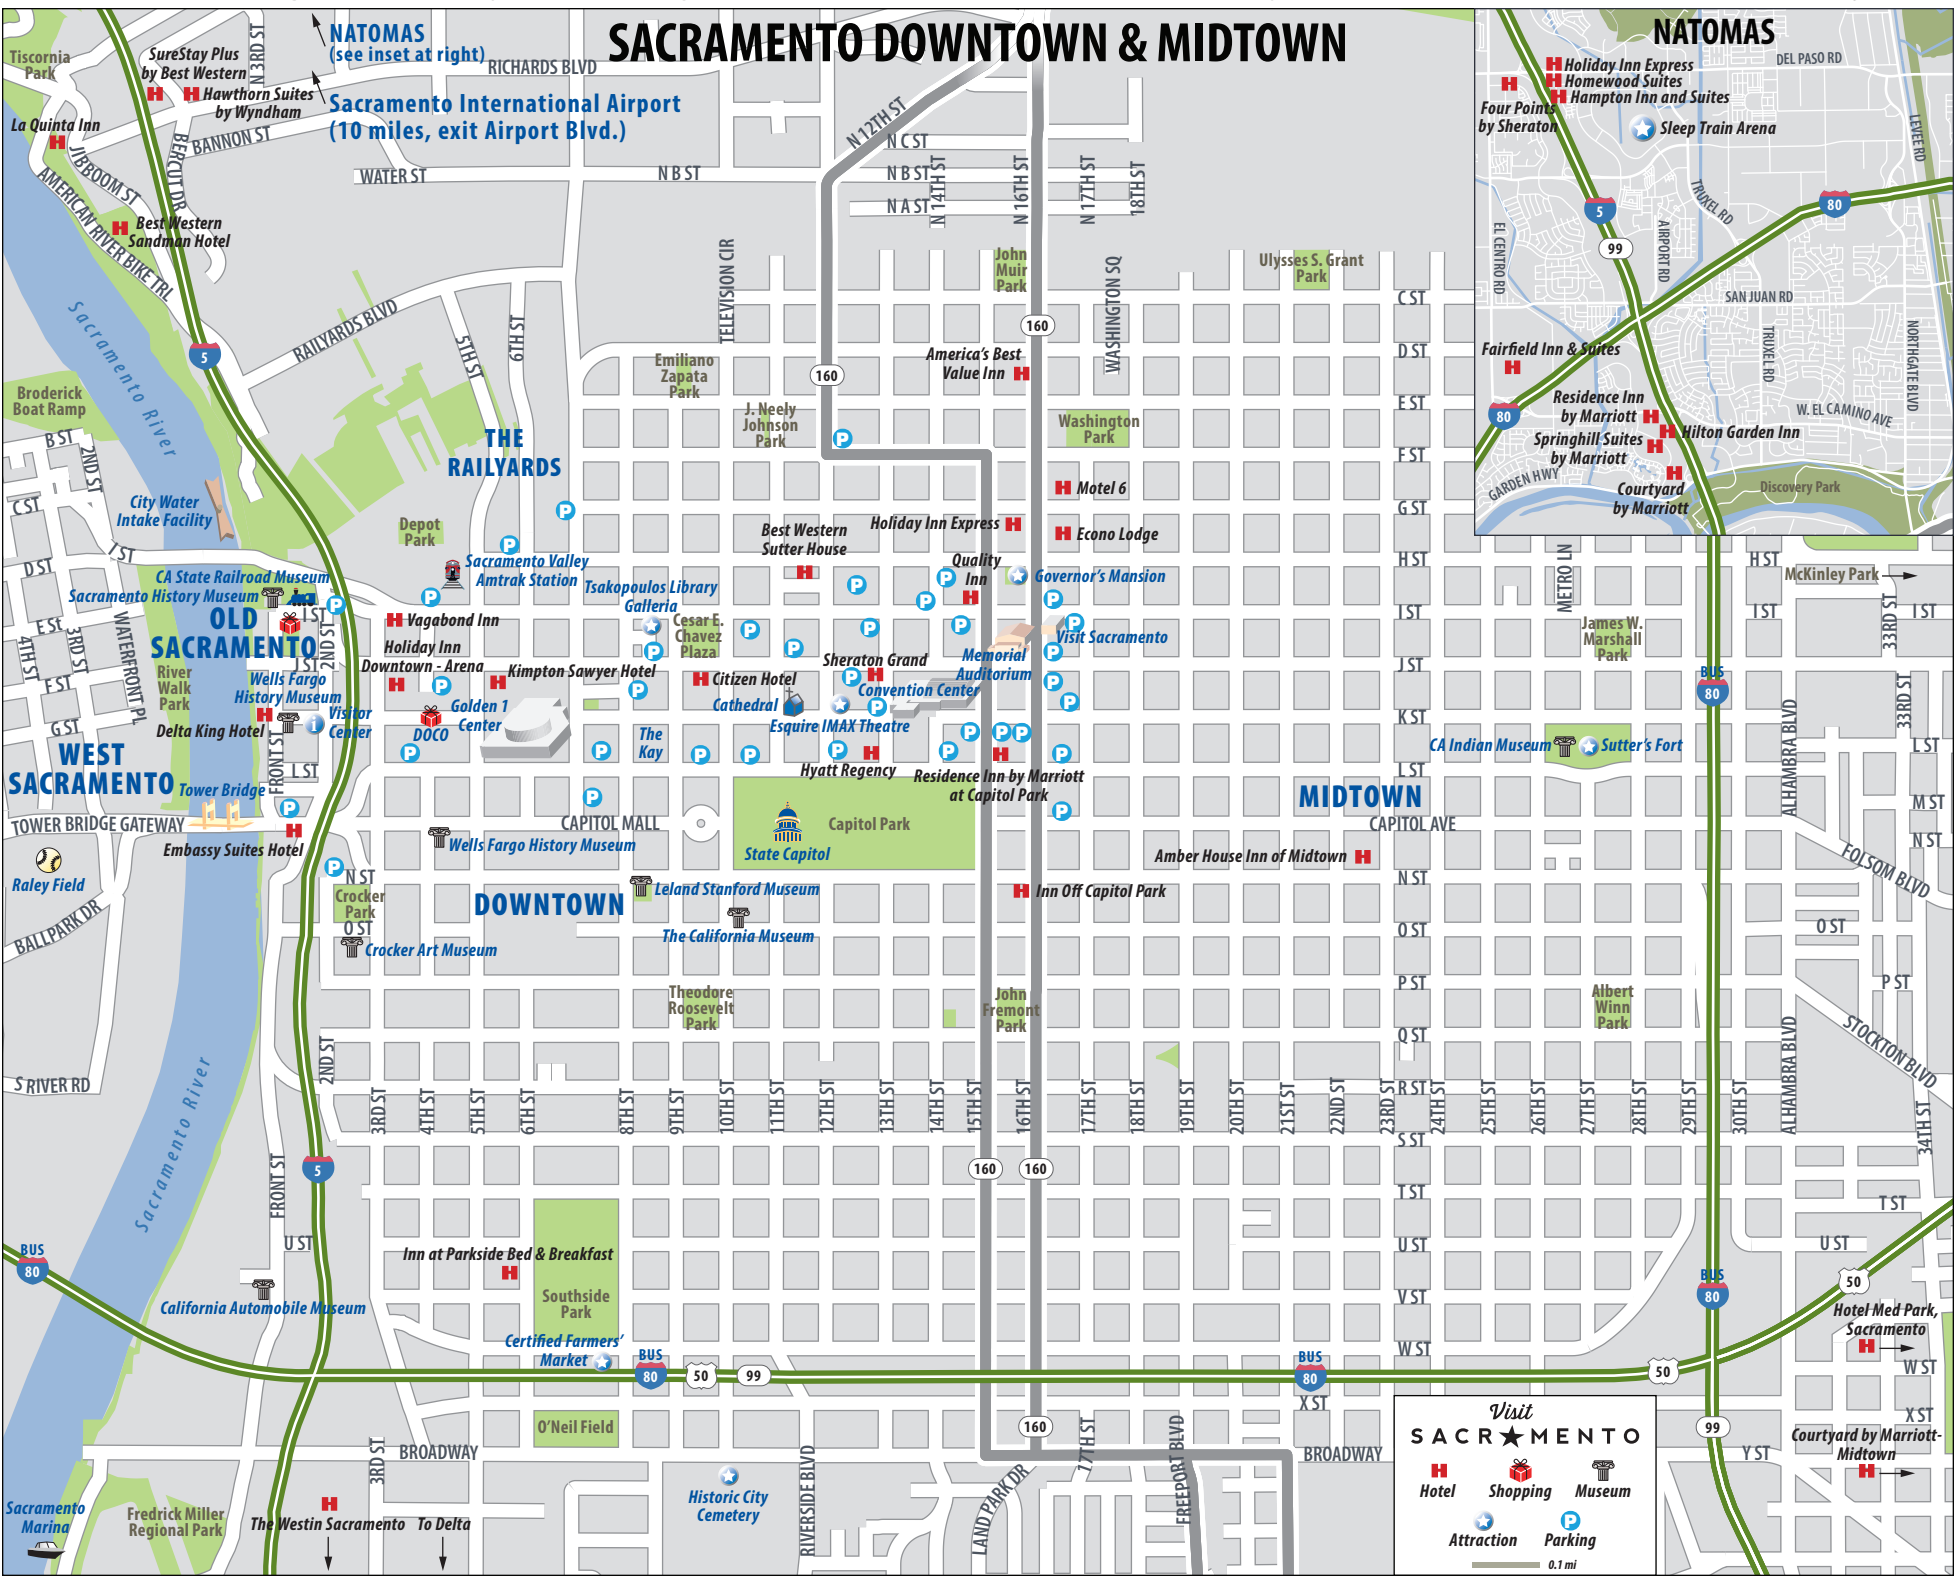

SACRAMENTO DOWNTOWN & MIDTOWN

NATOMAS
(see inset at right)

Sacramento International Airport
(10 miles, exit Airport Blvd.)

NATOMAS

Visit
SACRAMENTO

- Hotel
- Shopping
- Museum
- Attraction
- Parking

0.1 mi